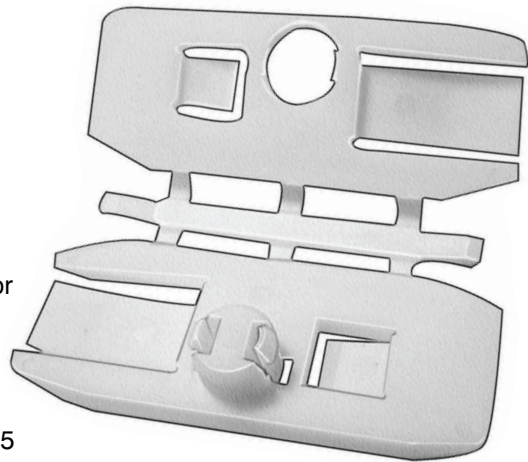

Sec. 17

GLASS SHOP SUPPLIES

20424

(Not Available From O.E.M.)
White Nylon

Front Door Window Guide
Overall Length: 1-13/32"
Buick Electra, Park Ave. & Skylark;
Chevrolet Malibu; Oldsmobile
Achieva, Alero, Cutlass &
98 Regency And Pontiac Grand Am
1985 - On

UNIT PACKAGE: 5

19397

(21098967)
Nylon

Front & Rear Door
Window Guide
Saturn Sedan &
Wagon
1996 - On

UNIT PACKAGE: 5