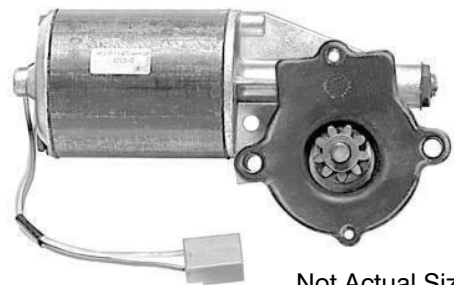

### Window Lift Motor Gear Kits

**18947**

Power Window  
Regulator Gear & Rollers  
62 Splines

Ford 1989-On

UNIT PACKAGE: 1

**19786**

(Not Available From O.E.M.)  
Natural Nylon

Torque Pin Kit  
For Window Regulator Gear  
Pin Diameter: 1/2"  
Pin Length: 13/32"

Ford  
1964 - On

UNIT PACKAGE: 15

Not Actual Size

**17974**

(D0AZ-62234A24)  
Power Window  
Regulator Gear  
9 Tooth  
45 Splines  
Ford 1964-On

UNIT PACKAGE: 1

### O.E.M. POWER WINDOW LIFT MOTOR

Original Equipment

Not Actual Size

**19071**

(E1VY-6623394-A)

Lincoln 1981-80  
Lincoln Continental 1987-84  
Lincoln Town Car 1989-82  
Mark Series 1983-80

UNIT PACKAGE: 1