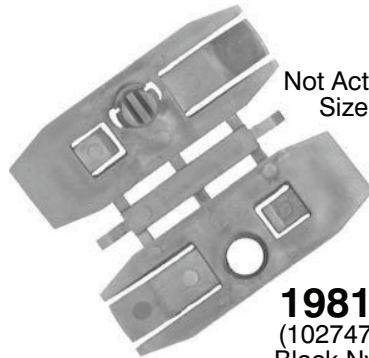

Not Actual
Size

19819
(10274778)
Black Nylon

Front Side Door Window Guide
Chevrolet Venture APV,
Oldsmobile Silhouette APV,
Pontiac Montana &
Trans Sport APV
1997 - On

UNIT PACKAGE: 10