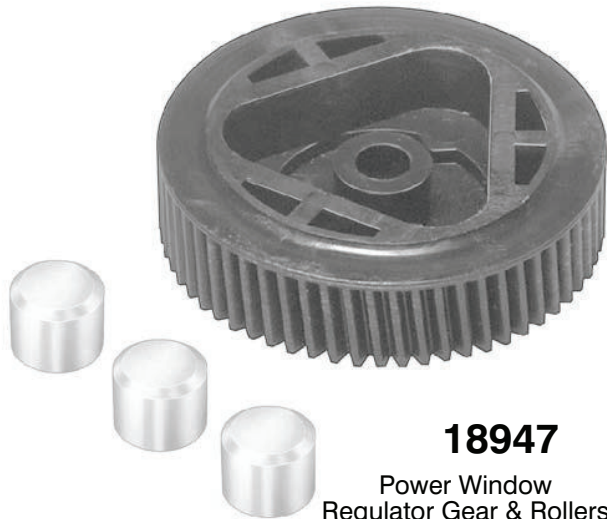

HELPFUL HINTS.....

FOR USING THE Auveco Catalog

1. The color-coded pages signify various sections:
  Blue-Metric Items
  Beige-Electrical Accessories
  Green-Assortments, Cabinets, Bins & Racks
  Gray-Key Blanks & Accessories
  Pink-Import Car Body Hardware
2. Most pictures are actual size. You should be able to set a part on top of the picture to positively identify it.
3. Our Display Boards, which are shown on the color pages in the front of the catalog, are a great aid in identifying product.
4. We have three different indexes in the front of the catalog to assist you.
  Pictorial Quick Index
  Alphabetical Index
  Numerical Index
5. There are two OEM Part Number To Auveco Part Number Cross References at the back of the catalog.

Window Lift Motor Gear Kits

18947

Power Window
Regulator Gear & Rollers
62 Splines

Ford 1989-On

UNIT PACKAGE: 1

19786

(Not Available From O.E.M.)
Natural Nylon

Torque Pin Kit
For Window Regulator Gear
Pin Diameter: 1/2"
Pin Length: 13/32"

Ford
1964 - On

UNIT PACKAGE: 15