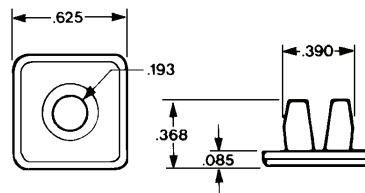

3682

(1196781)

Nylon

1/4"-20 Screw Size
License Plate Nut
GM

Use With Auveco Screw 5307

UNIT PACKAGE: 50