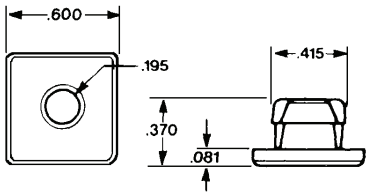

# LICENSE PLATE FASTENERS

(ILLUSTRATION ACTUAL SIZE)

**8435**  
(4755299)  
Nylon

1/4" (#14) Screw Size  
License Plate Nut  
GM

UNIT PACKAGE: 50

**11719**  
(3907444)  
Nylon

1/4" (#14) Screw Size  
License Plate Nut  
GM