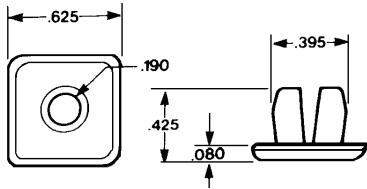

LICENSE PLATE FASTENERS

(ILLUSTRATION ACTUAL SIZE)

1/4" (#14) Screw Size
License Plate Nut
GM

UNIT PACKAGE: 50